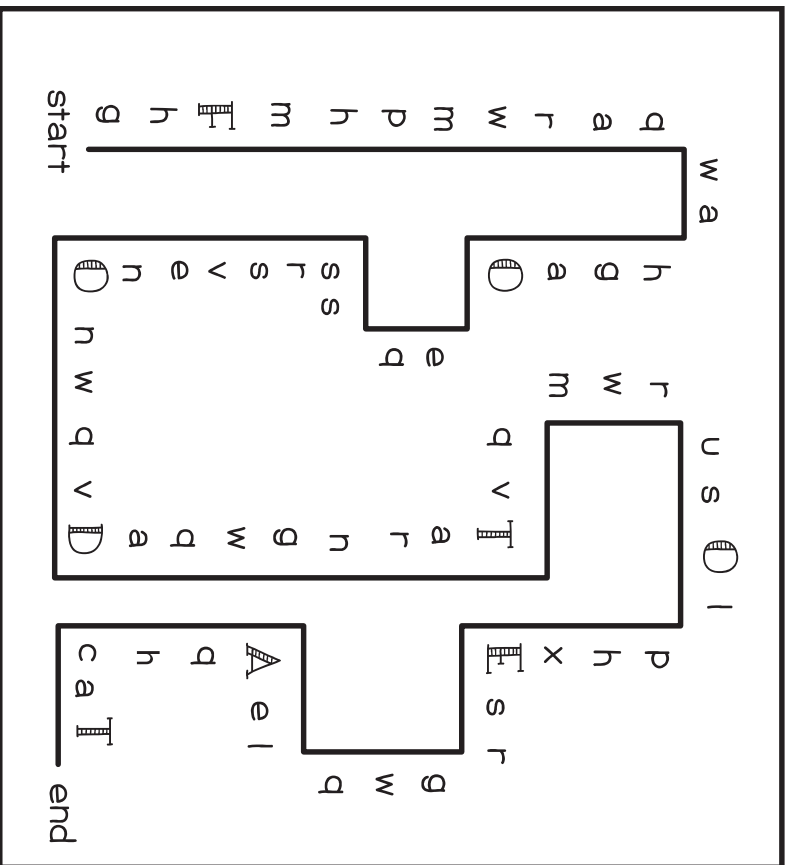

CHILDREN'S WORSHIP • BULLETIN

Activities based on Psalm 4, 1 John 3:1-7, Luke 24:36b-48

FOLLOW the PATH

What did Jesus ask the disciples to give him to prove he was truly alive? Follow the path of letters, and each time you come to a capital letter, write that letter down at the bottom of the page. When you get to the end of the path, see what's spelled out below.

DRAW IT

When Jesus appeared to the disciples in Luke 24, he showed them his hands and feet, allowing them to touch him and know he was real. Imagine you are there, seeing and touching Jesus. What does it look like?